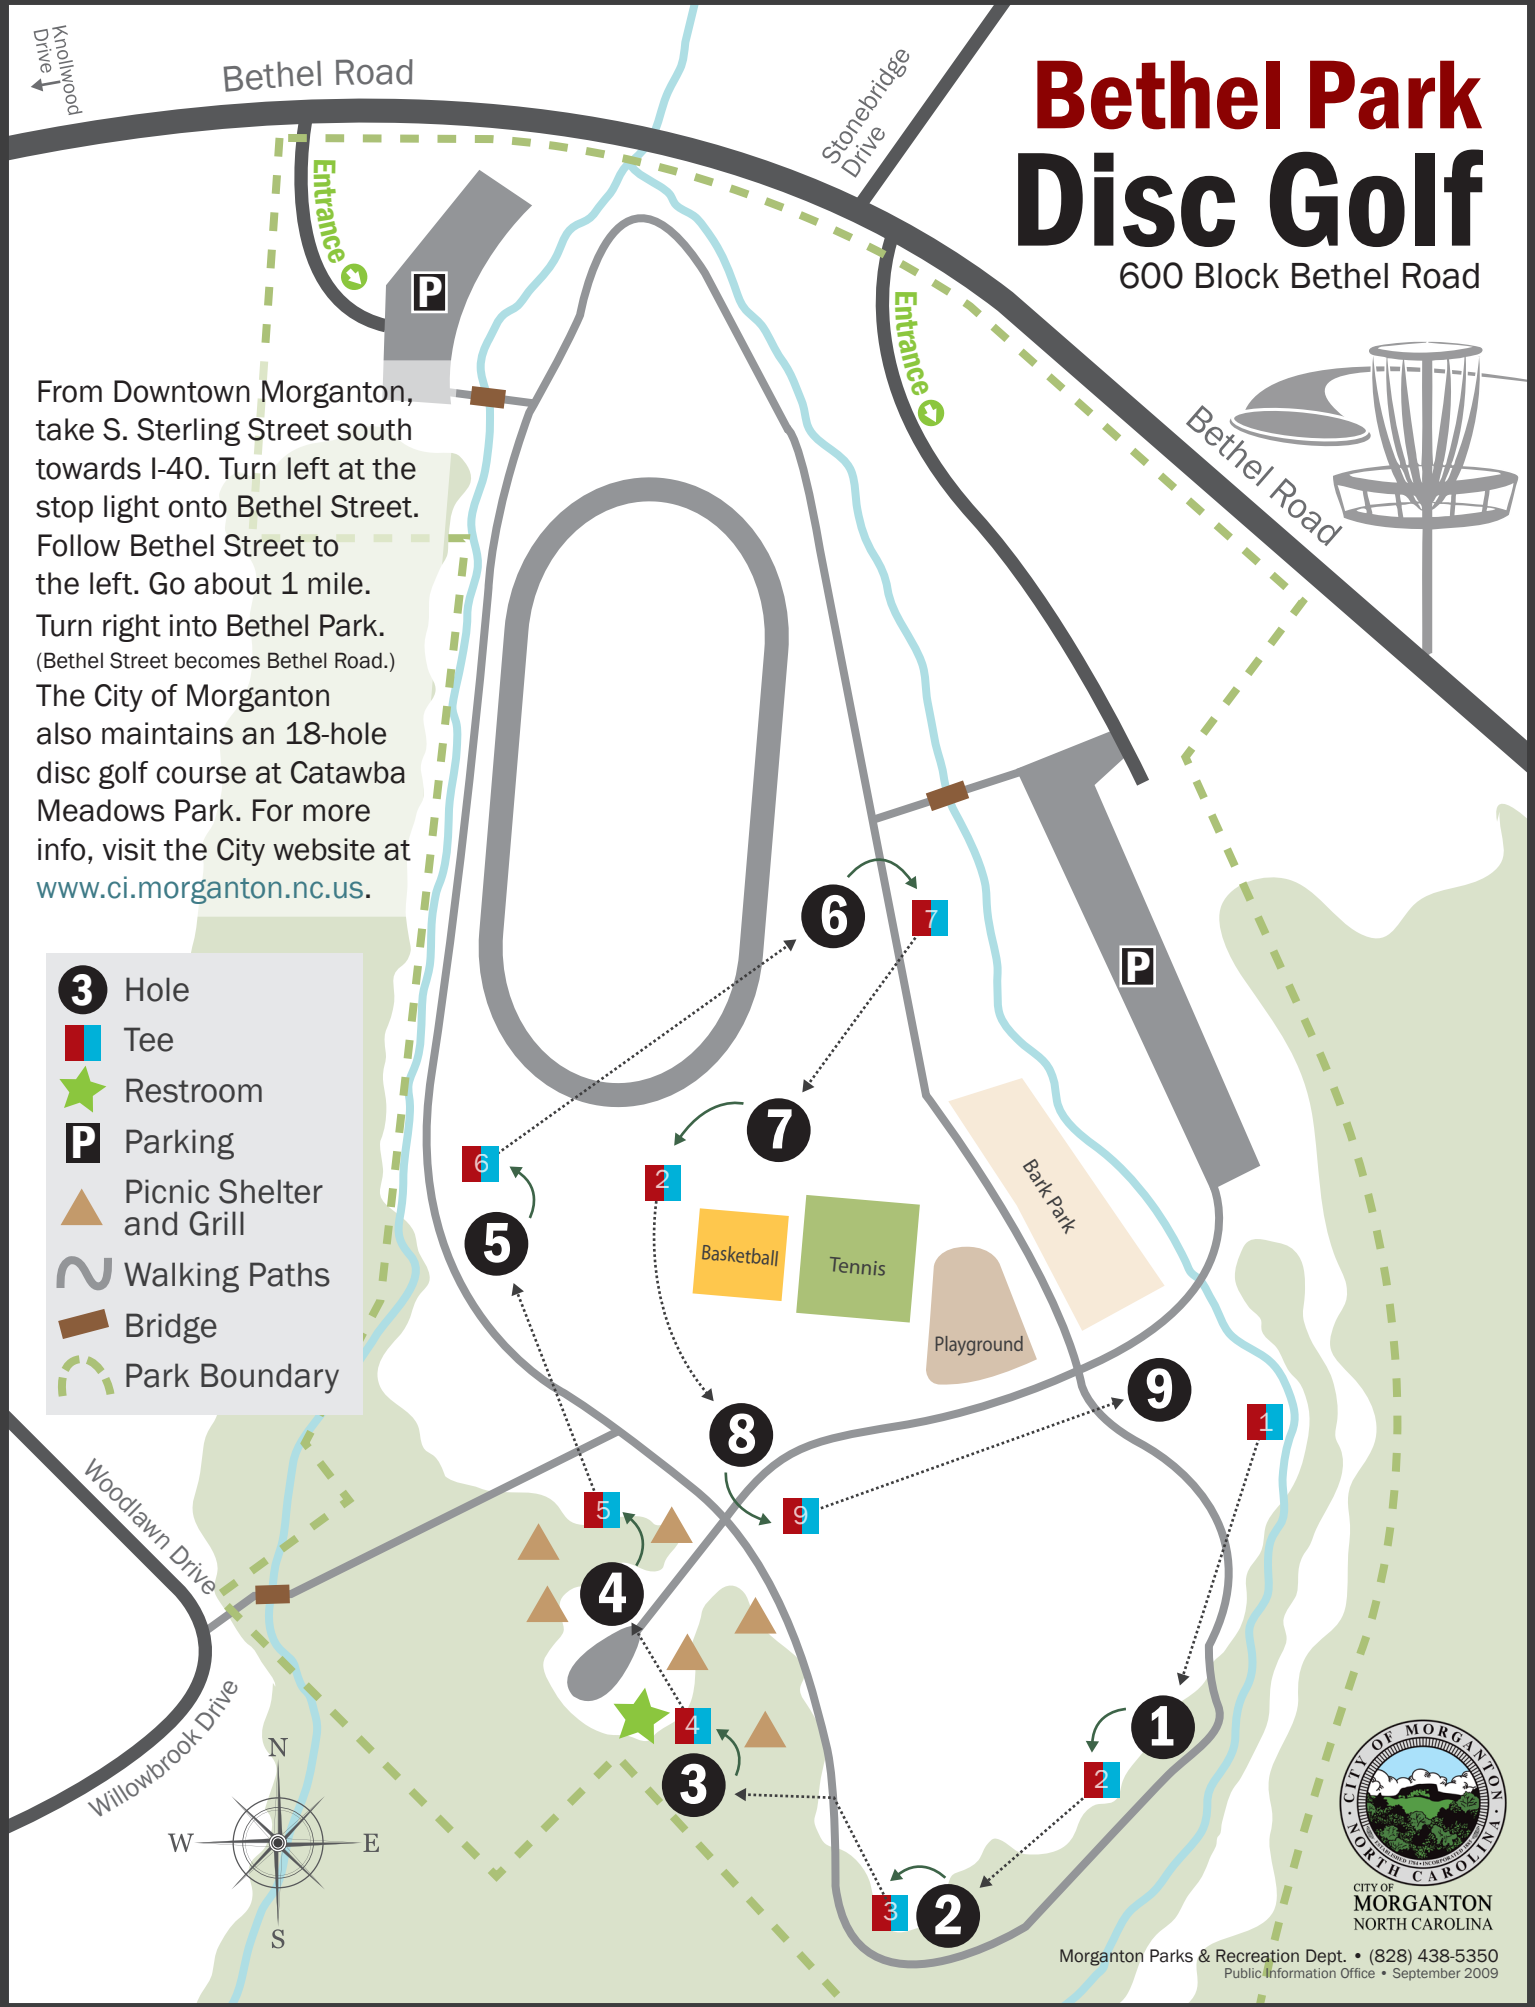

# Bethel Park Disc Golf

600 Block Bethel Road

Bethel Road  
Knollwood Drive

Stonebridge Drive

Bethel Road

From Downtown Morganton, take S. Sterling Street south towards I-40. Turn left at the stop light onto Bethel Street. Follow Bethel Street to the left. Go about 1 mile. Turn right into Bethel Park. (Bethel Street becomes Bethel Road.) The City of Morganton also maintains an 18-hole disc golf course at Catawba Meadows Park. For more info, visit the City website at [www.ci.morganton.nc.us](http://www.ci.morganton.nc.us).

- 3** Hole
- Tee
- Restroom
- P** Parking
- Picnic Shelter and Grill
- Walking Paths
- Bridge
- Park Boundary

<b>Bethel Park Disc Golf</b> • Morganton, NC • <a href="http://www.ci.morganton.nc.us">www.ci.morganton.nc.us</a> Date: _____											
Hole#	1	2	3	4	5	6	7	8	9	Total	
Length	321	225	254	133	281	432	247	264	366	2523	
Player	Par	4	4	5	3	4	5	3	3	3	34

<b>Bethel Park Disc Golf</b> • Morganton, NC • <a href="http://www.ci.morganton.nc.us">www.ci.morganton.nc.us</a> Date: _____											
Hole#	1	2	3	4	5	6	7	8	9	Total	
Length	321	225	254	133	281	432	247	264	366	2523	
Player	Par	4	4	5	3	4	5	3	3	3	34